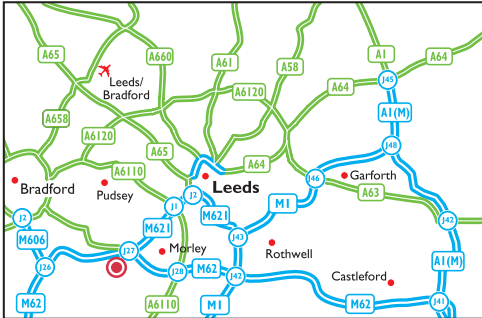

West Yorkshire

Data Centre and Head Office

ICM HOUSE

Oakwell Way, Oakwell Park,
West Yorkshire WF17 9LU

T 0844 863 1300 F 0844 863 1302

From M62 Westbound

- Leave M62 at junction 27 (signed Bradford, A62, Leeds & M621).
- At the roundabout, take the first exit onto the A62 (Gelderd Road).
- Continue ahead at the next roundabout and turn right at the traffic lights onto Highwood Road.
- Turn left at the mini roundabout onto Oakwell Way, and proceed for 200 metres.
- ICM is on the left hand side.

From M62 Eastbound

- Leave M62 at Junction 27 (signed Leeds, M621, Batley, A62 & Morley)
- Take the first slip road off the M621, heading towards the A62 Gelderd Road
- At the traffic lights stay in the right hand lane and turn right, passing beneath the M62
- At the first roundabout continue straight ahead, first exit
- At the second roundabout continue straight ahead, second exit
- Turn right at the next set of traffic lights onto Highwood Road
- Turn left at the mini roundabout onto Oakwell Way, proceed for 200 metres
- ICM is on the left hand side

By Train

- The nearest station is Batley.
- We are a short taxi ride from the station.
- For further information on train times and fares, please telephone the National Rail Enquiries line on 08457 48 49 50.